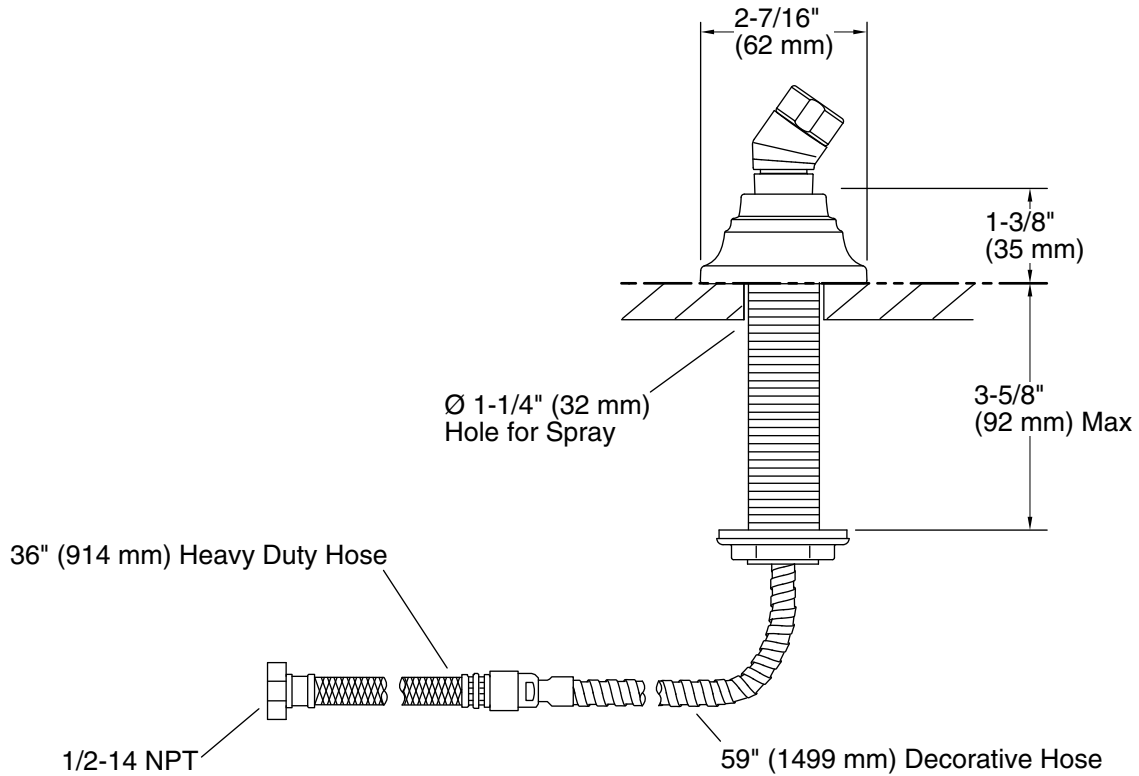

Technical Information

All product dimensions are nominal.

Drain included: No

Notes

Install this product according to the installation guide.